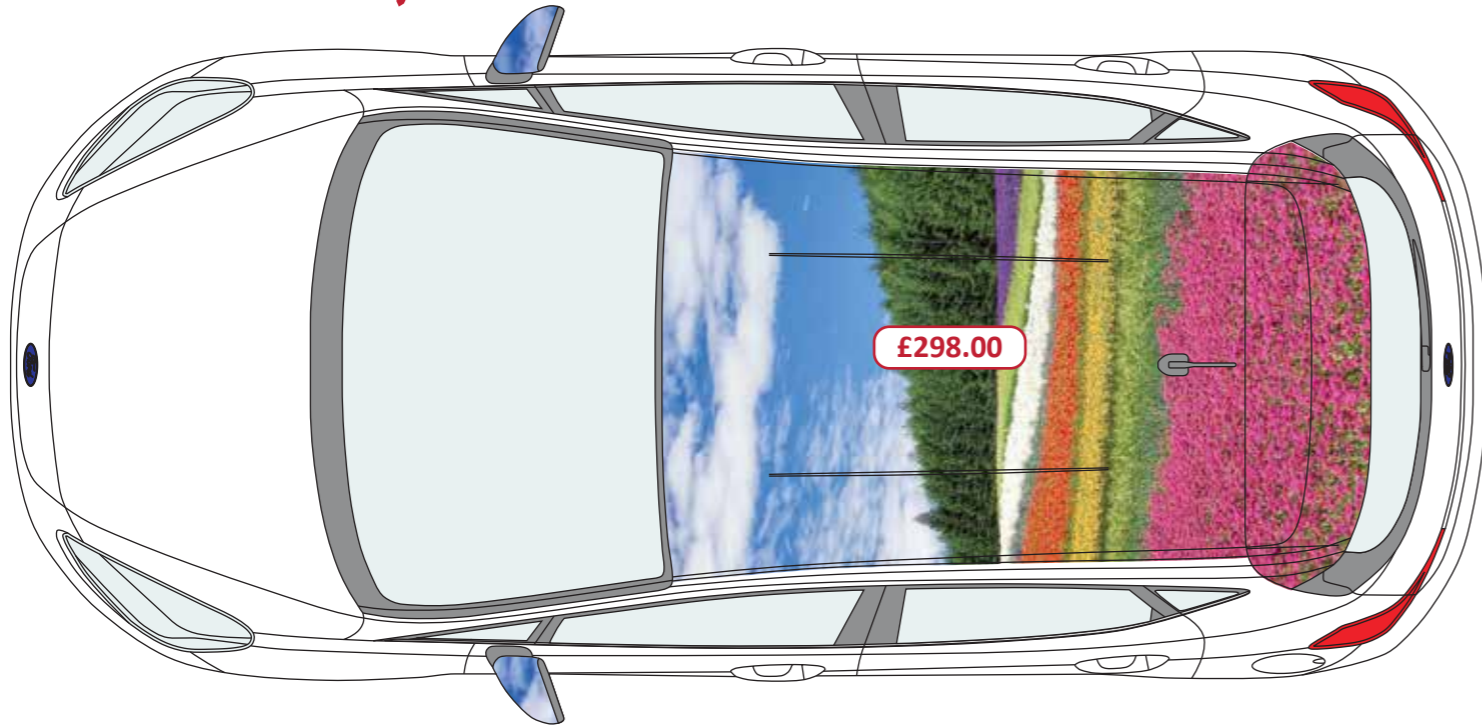

Ford Fiesta sized car, rear windows (exc. contravision)

Typical Prices
Prices are subject to change, dependant upon many factors - please see below

Prices include application & printing on a specialist wrap vinyl, gloss laminated for extra durability, but excludes design.

Based on a 'kerbside' wrap, which excludes internal trim, sills, steps etc.

Prices are subject to change, dependant upon many factors, including, but not limited to:

- * Coverage - the amount of vinyl used
- * Fitting complexity - deep recesses, door handles, locks, rear wiper, grills, trims etc.
- * Design - alignment of certain designs across panels, contour cutting
- * Condition of vehicle - must be clean free of tar spots, previous graphics (and glue residue)
- * Printed graphics are more expensive than stock, single spot colour vinyl
- * Stripping of any existing graphics, badges & emblems