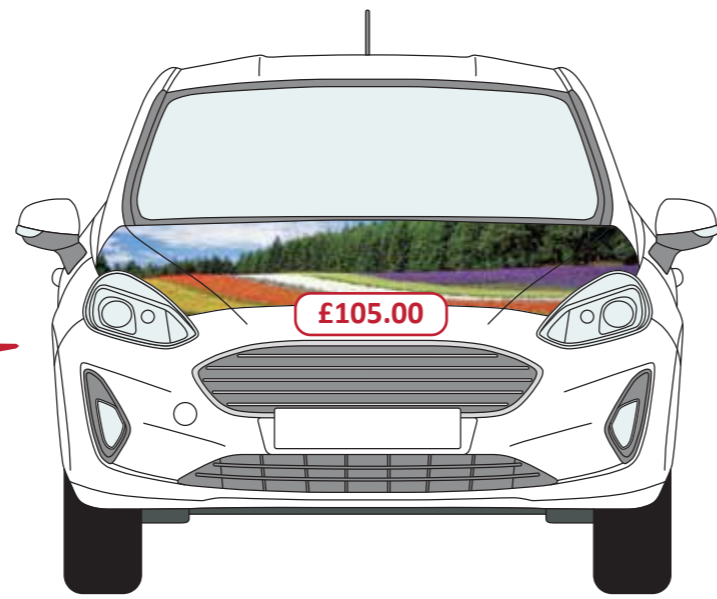

Ford Fiesta sized car, rear windows (exc. contravision)

Typical Prices
Prices are subject to change, dependant upon many factors - please see below

Prices include application & printing on a specialist wrap vinyl, gloss laminated for extra durability, but excludes design.

Based on a 'kerbside' wrap, which excludes internal trim, sills, steps etc.

Prices are subject to change, dependant upon many factors, including, but not limited to:

- * Coverage - the amount of vinyl used
- * Fitting complexity - deep recesses, door handles, locks, rear wiper, grills, trims etc.
- * Design - alignment of certain designs across panels, contour cutting
- * Condition of vehicle - must be clean free of tar spots, previous graphics (and glue residue)
- * Printed graphics are more expensive than stock, single spot colour vinyl
- * Stripping of any existing graphics, badges & emblems