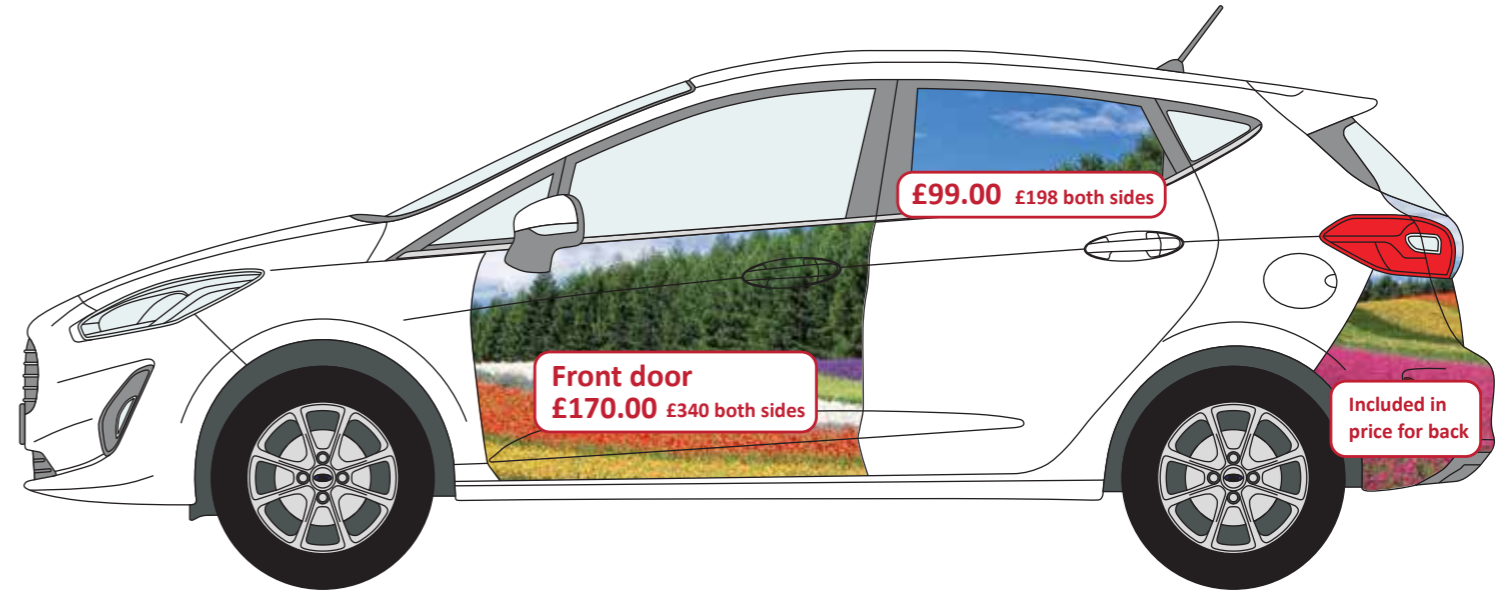

Ford Fiesta sized car, rear windows (exc. contravision)

Typical Prices
Prices are subject to change, dependant upon many factors - please see below

Prices include application & printing on a specialist wrap vinyl, gloss laminated for extra durability, but excludes design.

Based on a 'kerbside' wrap, which excludes internal trim, sills, steps etc.

Prices are subject to change, dependant upon many factors, including, but not limited to:

- * Coverage - the amount of vinyl used
- * Fitting complexity - deep recesses, door handles, locks, rear wiper, grills, trims etc.
- * Design - alignment of certain designs across panels, contour cutting
- * Condition of vehicle - must be clean free of tar spots, previous graphics (and glue residue)
- * Printed graphics are more expensive than stock, single spot colour vinyl
- * Stripping of any existing graphics, badges & emblems