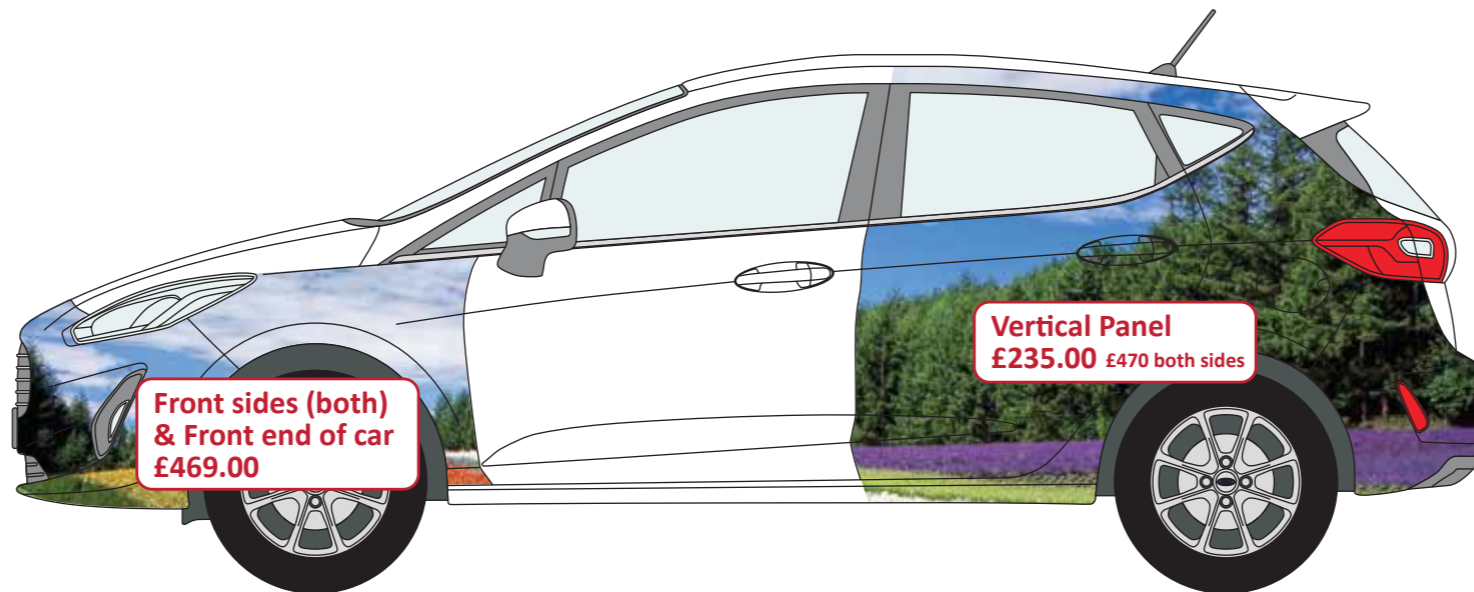

Ford Fiesta sized car, rear windows (exc. contravision)

Typical Prices
Prices are subject to change, dependant upon many factors - please see below

Prices include application & printing on a specialist wrap vinyl, gloss laminated for extra durability, but excludes design.

Based on a 'kerbside' wrap, which excludes internal trim, sills, steps etc.

Prices are subject to change, dependant upon many factors, including, but not limited to:

- * Coverage - the amount of vinyl used
- * Fitting complexity - deep recesses, door handles, locks, rear wiper, grills, trims etc.
- * Design - alignment of certain designs across panels, contour cutting
- * Condition of vehicle - must be clean free of tar spots, previous graphics (and glue residue)
- * Printed graphics are more expensive than stock, single spot colour vinyl
- * Stripping of any existing graphics, badges & emblems