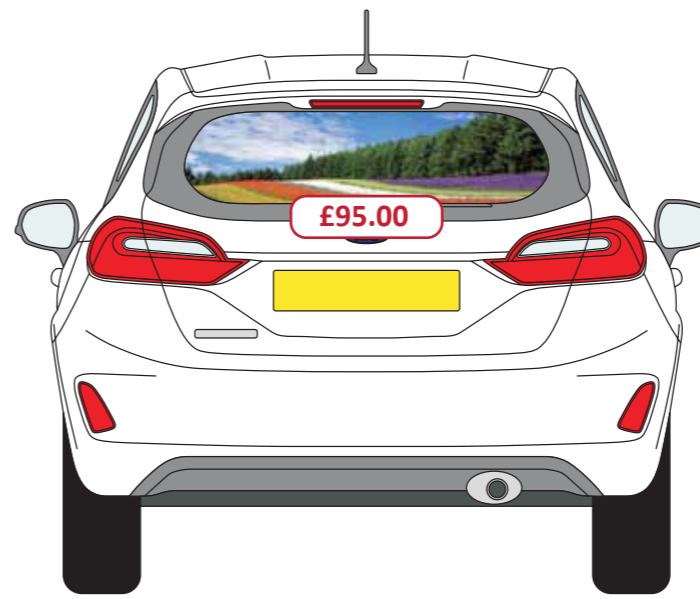

Ford Fiesta sized car, rear windows (exc. contravision)

Typical Prices
Prices are subject to change, dependant upon many factors - please see below

Prices include application & printing on a specialist wrap vinyl, gloss laminated for extra durability, but excludes design.

Based on a 'kerbside' wrap, which excludes internal trim, sills, steps etc.

Prices are subject to change, dependant upon many factors, including, but not limited to:

- * Coverage - the amount of vinyl used
- * Fitting complexity - deep recesses, door handles, locks, rear wiper, grills, trims etc.
- * Design - alignment of certain designs across panels, contour cutting
- * Condition of vehicle - must be clean free of tar spots, previous graphics (and glue residue)
- * Printed graphics are more expensive than stock, single spot colour vinyl
- * Stripping of any existing graphics, badges & emblems