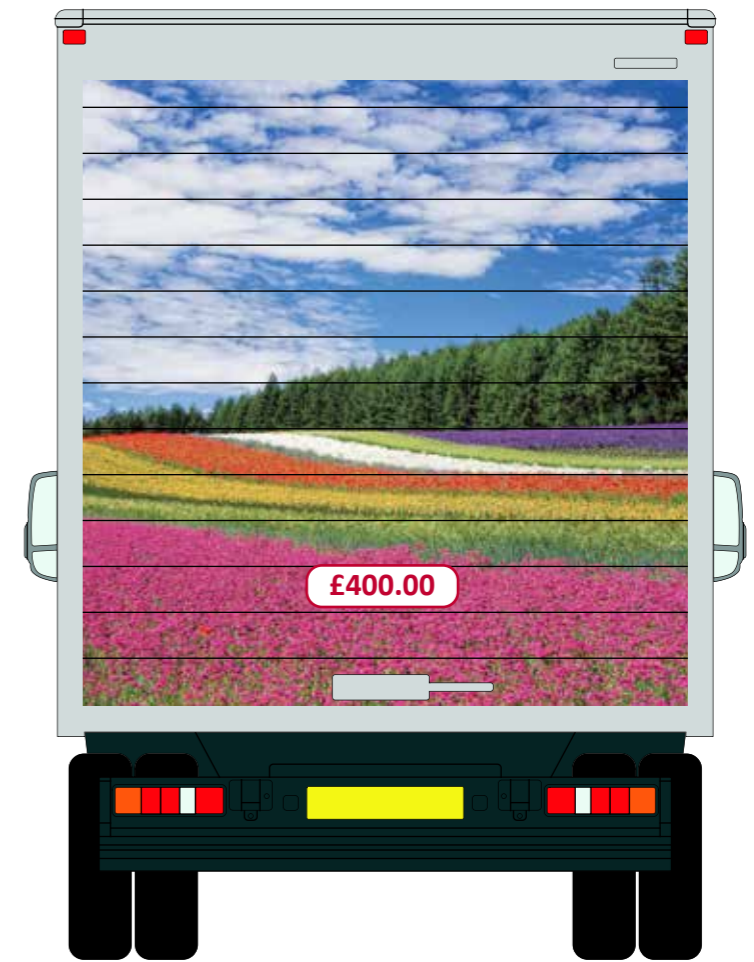

Ford Luton sized van, long wheel base, cab and wind deflector & rear door

Typical Prices
 Prices are subject to change, dependant upon many factors - please see below

Prices include application & printing on a specialist wrap vinyl, gloss laminated for extra durability, but excludes design.

Based on a 'kerbside' wrap, which excludes internal trim, sills, steps etc.

Prices are subject to change, dependant upon many factors, including, but not limited to:

- * Coverage - the amount of vinyl used
- * Fitting complexity - deep recesses, door handles, locks, rear wiper, grills, trims etc.
- * Design - alignment of certain designs across panels, contour cutting
- * Condition of vehicle - must be clean free of tar spots, previous graphics (and glue residue)
- * Printed graphics are more expensive than stock, single spot colour vinyl
- * Stripping of any existing graphics, badges & emblems