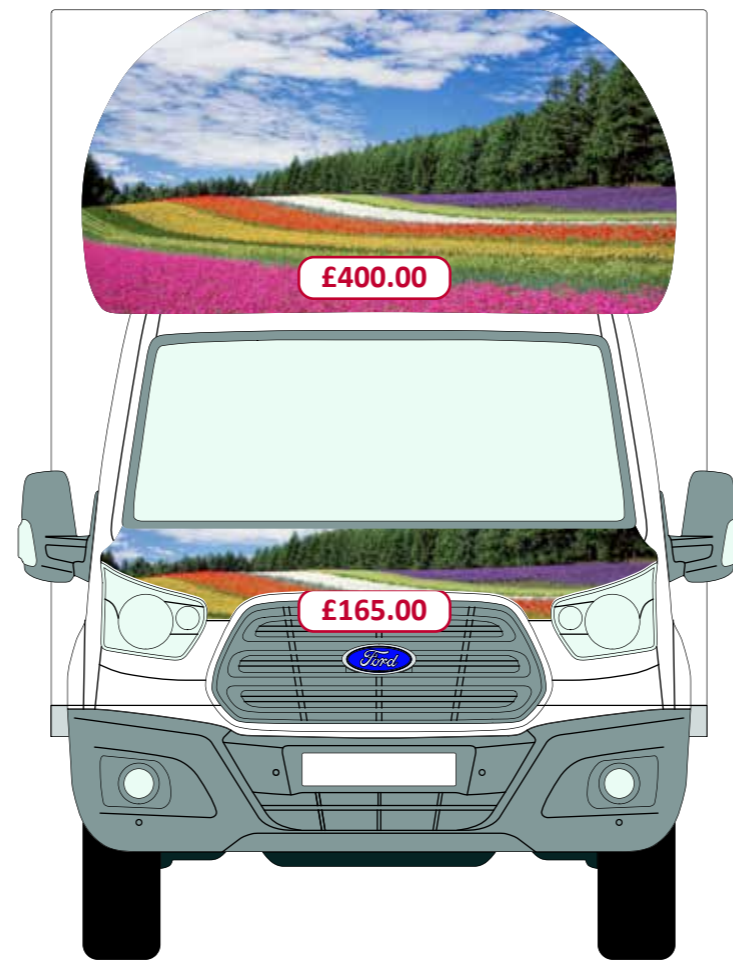

Ford Luton sized van, long wheel base, cab and wind deflector & rear door

Typical Prices
 Prices are subject to change, dependant upon many factors - please see below

Prices include application & printing on a specialist wrap vinyl, gloss laminated for extra durability, but excludes design.

Based on a 'kerbside' wrap, which excludes internal trim, sills, steps etc.

Prices are subject to change, dependant upon many factors, including, but not limited to:

- * Coverage - the amount of vinyl used
- * Fitting complexity - deep recesses, door handles, locks, rear wiper, grills, trims etc.
- * Design - alignment of certain designs across panels, contour cutting
- * Condition of vehicle - must be clean free of tar spots, previous graphics (and glue residue)
- * Printed graphics are more expensive than stock, single spot colour vinyl
- * Stripping of any existing graphics, badges & emblems

All prices are subject to VAT.

Complete Van

£2580.00

Excluding roof

Call our team now on

01296 488902

www.impactsignsolutions.co.uk