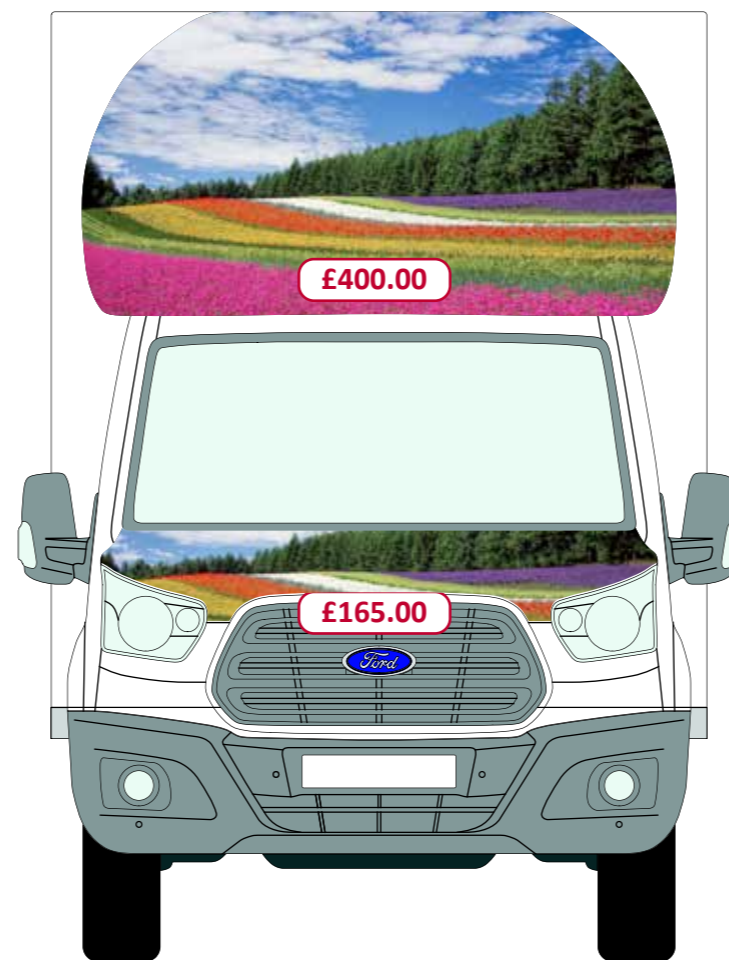

Ford Luton sized van, short wheel base, cab and wind deflector & rear door

Typical Prices
 Prices are subject to change, dependant upon many factors - please see below

Prices include application & printing on a specialist wrap vinyl, gloss laminated for extra durability, but excludes design.

Based on a 'kerbside' wrap, which excludes internal trim, sills, steps etc.

Prices are subject to change, dependant upon many factors, including, but not limited to:

- * Coverage - the amount of vinyl used
- * Fitting complexity - deep recesses, door handles, locks, rear wiper, grills, trims etc.
- * Design - alignment of certain designs across panels, contour cutting
- * Condition of vehicle - must be clean free of tar spots, previous graphics (and glue residue)
- * Printed graphics are more expensive than stock, single spot colour vinyl
- * Stripping of any existing graphics, badges & emblems

All prices are subject to VAT.

Complete Van

£2300.00

Excluding roof

Call our team now on

01296 488902

www.impactsignsolutions.co.uk