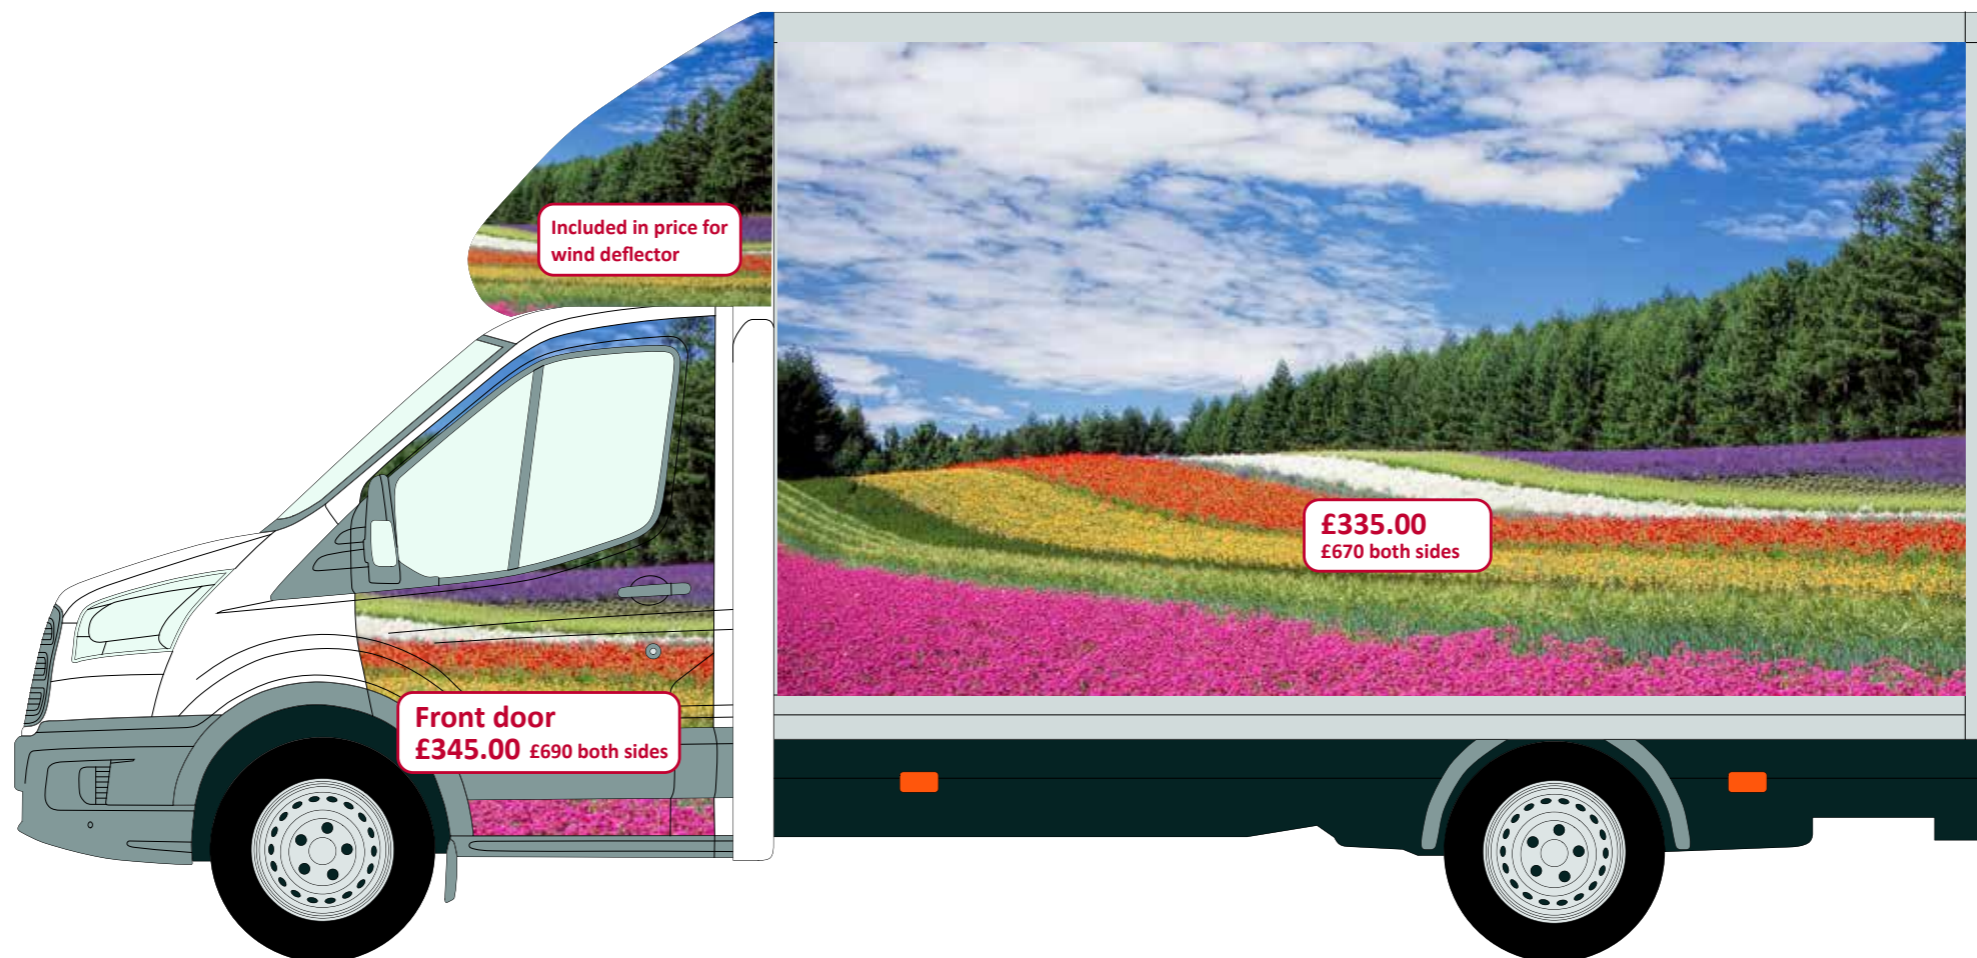

Ford Luton sized van, short wheel base, cab and wind deflector & rear door

Typical Prices
 Prices are subject to change, dependant upon many factors - please see below

Prices include application & printing on a specialist wrap vinyl, gloss laminated for extra durability, but excludes design.

Based on a 'kerbside' wrap, which excludes internal trim, sills, steps etc.

Prices are subject to change, dependant upon many factors, including, but not limited to:

- * Coverage - the amount of vinyl used
- * Fitting complexity - deep recesses, door handles, locks, rear wiper, grills, trims etc.
- * Design - alignment of certain designs across panels, contour cutting
- * Condition of vehicle - must be clean free of tar spots, previous graphics (and glue residue)
- * Printed graphics are more expensive than stock, single spot colour vinyl
- * Stripping of any existing graphics, badges & emblems