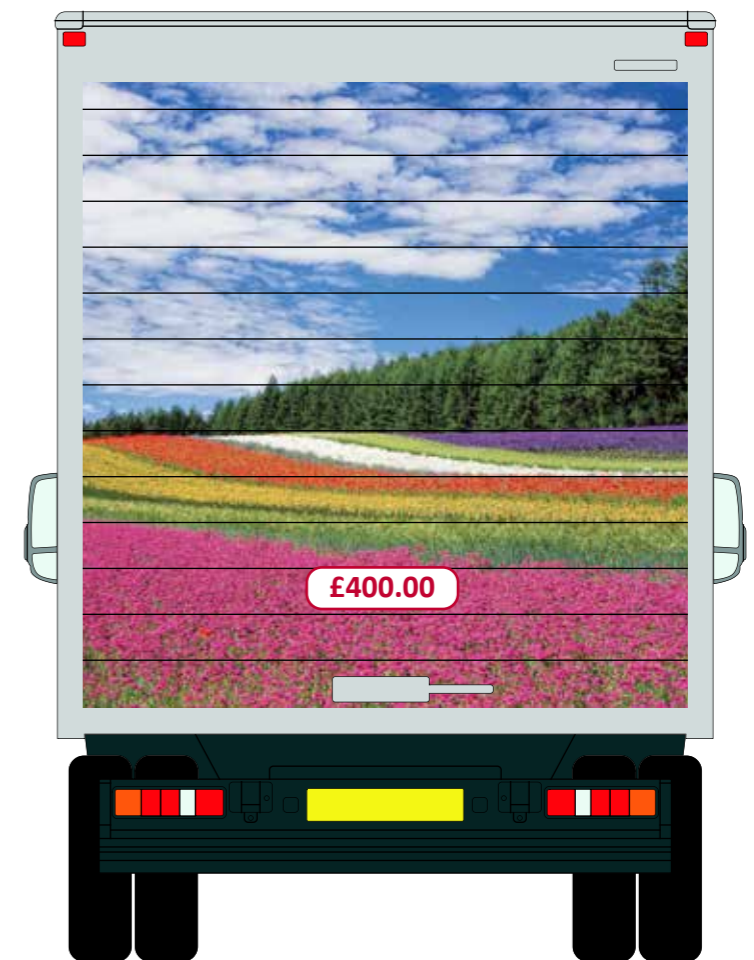

Ford Luton sized van, short wheel base, cab and wind deflector & rear door

Typical Prices
 Prices are subject to change, dependant upon many factors - please see below

Prices include application & printing on a specialist wrap vinyl, gloss laminated for extra durability, but excludes design.

Based on a 'kerbside' wrap, which excludes internal trim, sills, steps etc.

Prices are subject to change, dependant upon many factors, including, but not limited to:

- * Coverage - the amount of vinyl used
- * Fitting complexity - deep recesses, door handles, locks, rear wiper, grills, trims etc.
- * Design - alignment of certain designs across panels, contour cutting
- * Condition of vehicle - must be clean free of tar spots, previous graphics (and glue residue)
- * Printed graphics are more expensive than stock, single spot colour vinyl
- * Stripping of any existing graphics, badges & emblems